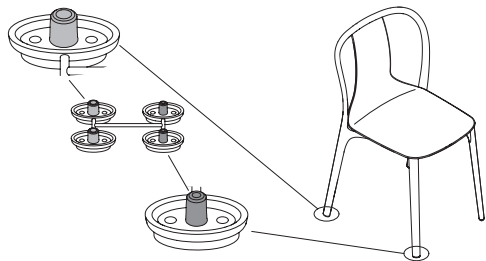

# Belleville Chair

Developed by Vitra in Switzerland  
Design: Ronan & Erwan Bouroullec

2016-B, Art.-Nr. 62913301

**vitra.**