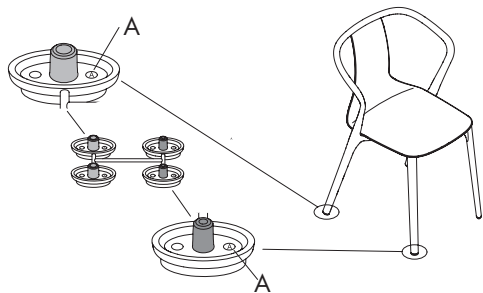

# Belleville Chair

Developed by Vitra in Switzerland  
Design: Ronan & Erwan Bouroullec

2016-B, Art.-Nr. 62913301

**vitra.**