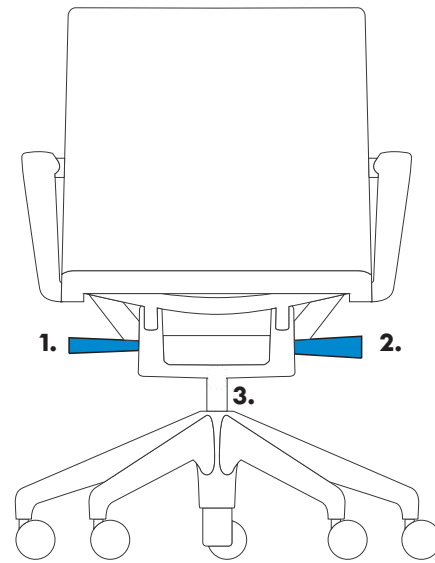

Physix / Physix Studio

Developed by Vitra in Switzerland

Design: Alberto Meda

Physix

DE Bedienungsanleitung
EN Instructions for use

FR Notice d'utilisation
ES Instrucciones de uso

vitra.

NL Handleiding
IT Istruzioni per l'uso
NB Bruksanvisning
BG Ръководство за експлоатация
DA Betjeningsvejledning
ET Kasutusjuhend
FI Käyttöohje
EL Οδηγίες χρήσης
LV Lietošanas instrukcija
LT Naudotojo vadovas
PL Instrukcja obsługi

PT Manual de instruções
RO Manual de utilizare
SV Bruksanvisning
SK Návod na obsluhu
SL Navodila za uporabo
TR Kullanım kılavuzu
HU Kezelési útmutató
CS Návod k použití
IS Notkunarlíðbeiningar
HR Upute za uporabu

Physix Studio