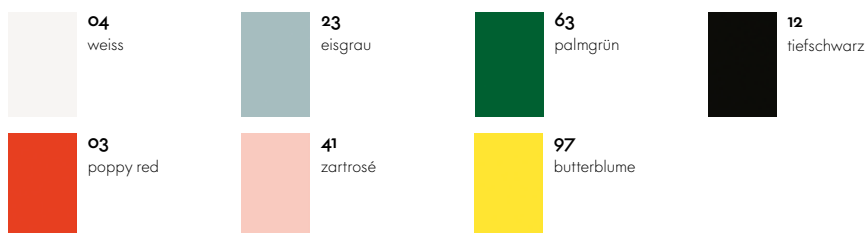

54
graphitgrau

**efeu -
two tone**

14
efeu

**backstein
- two tone**

29
backstein

**braun -
two tone**

45
braun

**butterblume
- two tone**

97
butterblume

Allstar
Armlehnen/Rückenbügel

Belleville Chair
Sitzschale Plastic

Corniches

Eames Elephant
Eames Elephant (Small)

Eames Plastic Chairs
Sitzschale

Elephant Stool

HAL
Sitzschale HAL