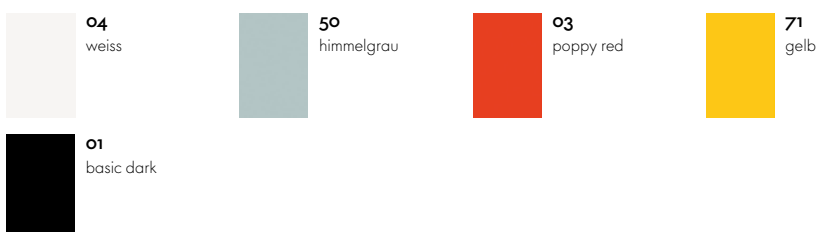

54
graphitgrau

**efeu -
two tone**

14
efeu

**backstein
- two tone**

29
backstein

**braun -
two tone**

45
braun

**butterblume
- two tone**

97
butterblume

Allstar
Armlehnen/Rückenbügel

Belleville Chair
Sitzschale Plastic

Corniches

Eames Elephant
Eames Elephant (Small)

Eames Plastic Chairs
Sitzschale

Elephant Stool

HAL
Sitzschale HAL

Happy Bin

ID Chair Concept
Unix Chair
Rahmen

ID Air
Rückenfarbe ID Air

O-Tidy
S-Tidy

Panton Chair

Panton Chair Classic

Panton Junior

Physix