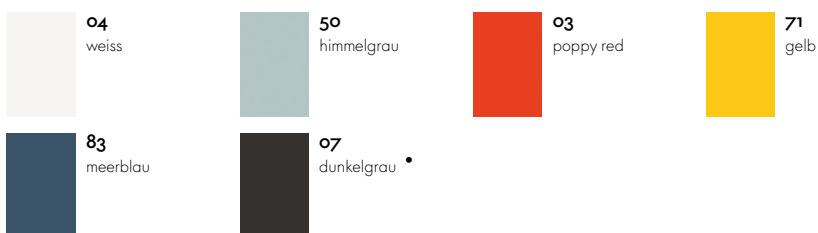

54
graphitgrau

**efeu -
two tone**

14
efeu

**backstein
- two tone**

29
backstein

**braun -
two tone**

45
braun

**butterblume
- two tone**

97
butterblume

Allstar
Armlehnen/Rückenbügel

Belleville Chair
Sitzschale Plastic

Corniches

Eames Elephant
Eames Elephant (Small)

Eames Plastic Chairs
Sitzschale

Elephant Stool

HAL
Sitzschale HAL

Happy Bin

ID Chair Concept
Unix Chair
Rahmen

ID Air
Rückenfarbe ID Air

O-Tidy
S-Tidy

Panton Chair

Panton Chair Classic

Panton Junior

Physix