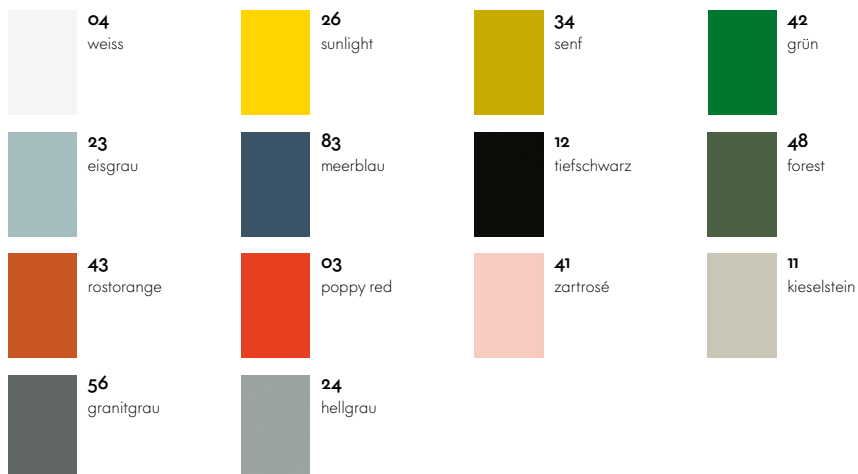

54
graphitgrau

**efeu -
two tone**

14
efeu

**backstein
- two tone**

29
backstein

**braun -
two tone**

45
braun

**butterblume
- two tone**

97
butterblume

Allstar
Armlehnen/Rückenbügel

Belleville Chair
Sitzschale Plastic

Corniches

Eames Elephant
Eames Elephant (Small)

Eames Plastic Chairs
Sitzschale

Elephant Stool

HAL
Sitzschale HAL