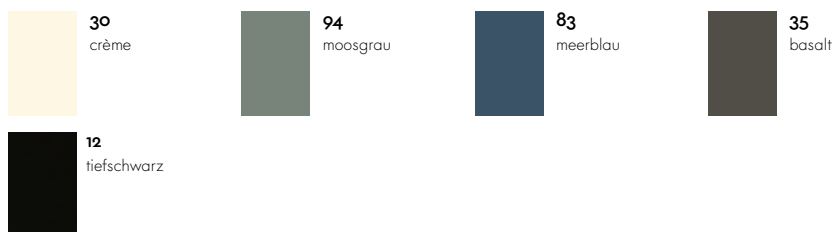

Allstar
Armlehnen/Rückenbügel

Belleville Chair
Sitzschale Plastic