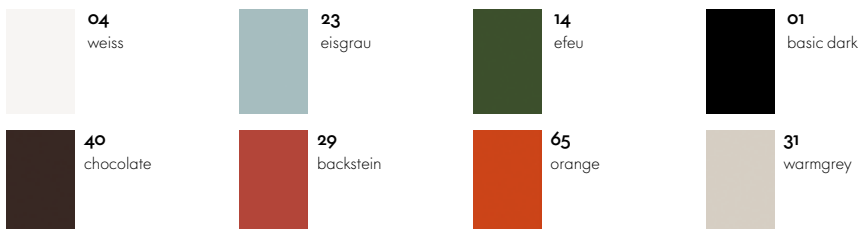

54
graphitgrau

**efeu -
two tone**

14
efeu

**backstein
- two tone**

29
backstein

**braun -
two tone**

45
braun

**butterblume
- two tone**

97
butterblume

Allstar
Armlehnen/Rückenbügel

Belleville Chair
Sitzschale Plastic

Corniches

Eames Elephant
Eames Elephant (Small)

Eames Plastic Chairs
Sitzschale

Elephant Stool

HAL
Sitzschale HAL