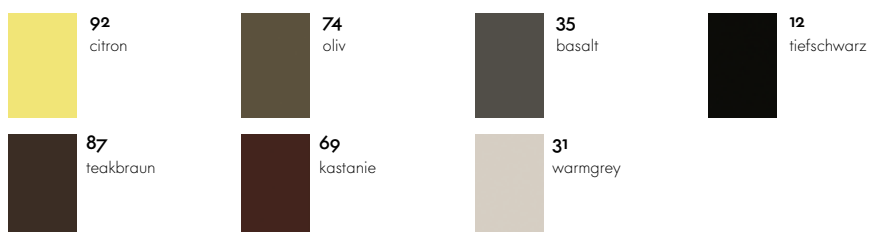

Softshell Chair

Vierbein-Untergestell

Standard

Rücken und Sitz (Standard SP)