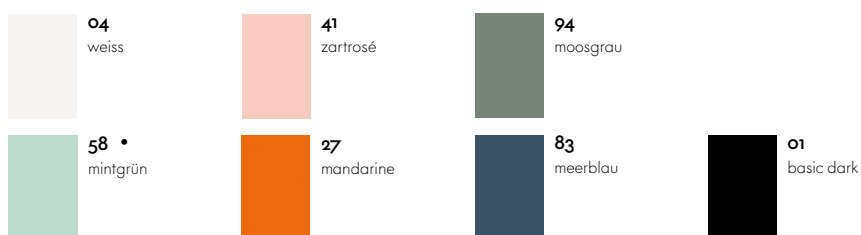

Tip Ton
Vollkunststoffstuhl

Tom Vac
Sitzschale

Toolbox

Uten.Silo

Visaroll 2
Visavis 2
Visavis 3
Rücken/Armlehnen