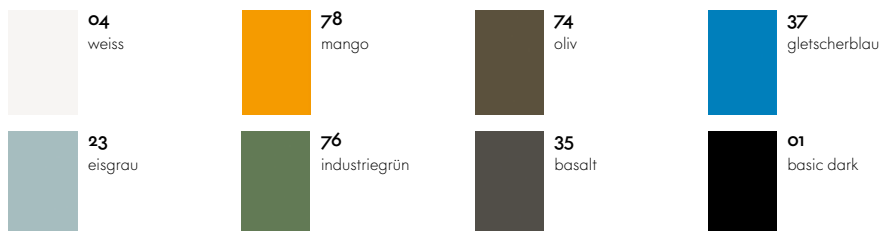

Tip Ton
Vollkunststoffstuhl

Tom Vac
Sitzschale

Toolbox