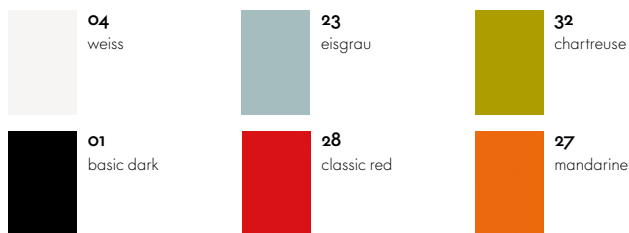

54
graphitgrau

**efeu -
two tone**

14
efeu

**backstein
- two tone**

29
backstein

**braun -
two tone**

45
braun

**butterblume
- two tone**

97
butterblume

Allstar
Armlehnen/Rückenbügel

Belleville Chair
Sitzschale Plastic

Corniches

Eames Elephant
Eames Elephant (Small)

Eames Plastic Chairs
Sitzschale

Elephant Stool

HAL
Sitzschale HAL

Happy Bin

ID Chair Concept
Unix Chair
Rahmen

ID Air
Rückenfarbe ID Air

O-Tidy
S-Tidy

Panton Chair

Panton Chair Classic

Panton Junior

Physix