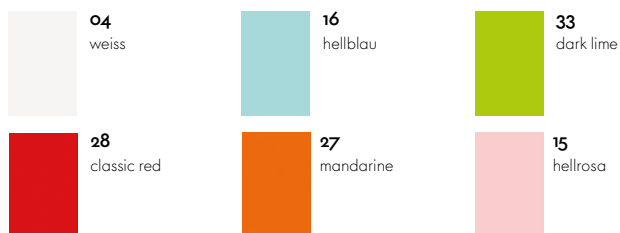

54
graphitgrau

**efeu -
two tone**

14
efeu

**backstein
- two tone**

29
backstein

**braun -
two tone**

45
braun

**butterblume
- two tone**

97
butterblume

Allstar
Armlehnen/Rückenbügel

Belleville Chair
Sitzschale Plastic

Corniches

Eames Elephant
Eames Elephant (Small)

Eames Plastic Chairs
Sitzschale

Elephant Stool

HAL
Sitzschale HAL

Happy Bin

ID Chair Concept
Unix Chair
Rahmen

ID Air
Rückenfarbe ID Air

O-Tidy
S-Tidy

Panton Chair

Panton Chair Classic

Panton Junior

Physix