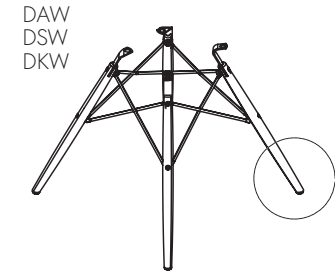

Eames Shell Chairs

Developed by Vitra in Switzerland

Design: Charles & Ray Eames

DAR
DSR
DKR

4x

DAX
DSX
DKX

4x

DAW
DSW
DKW