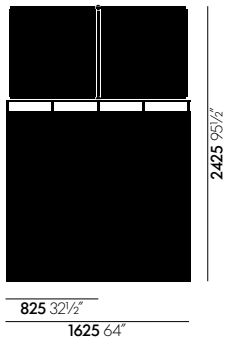

Kado Office - meeting table