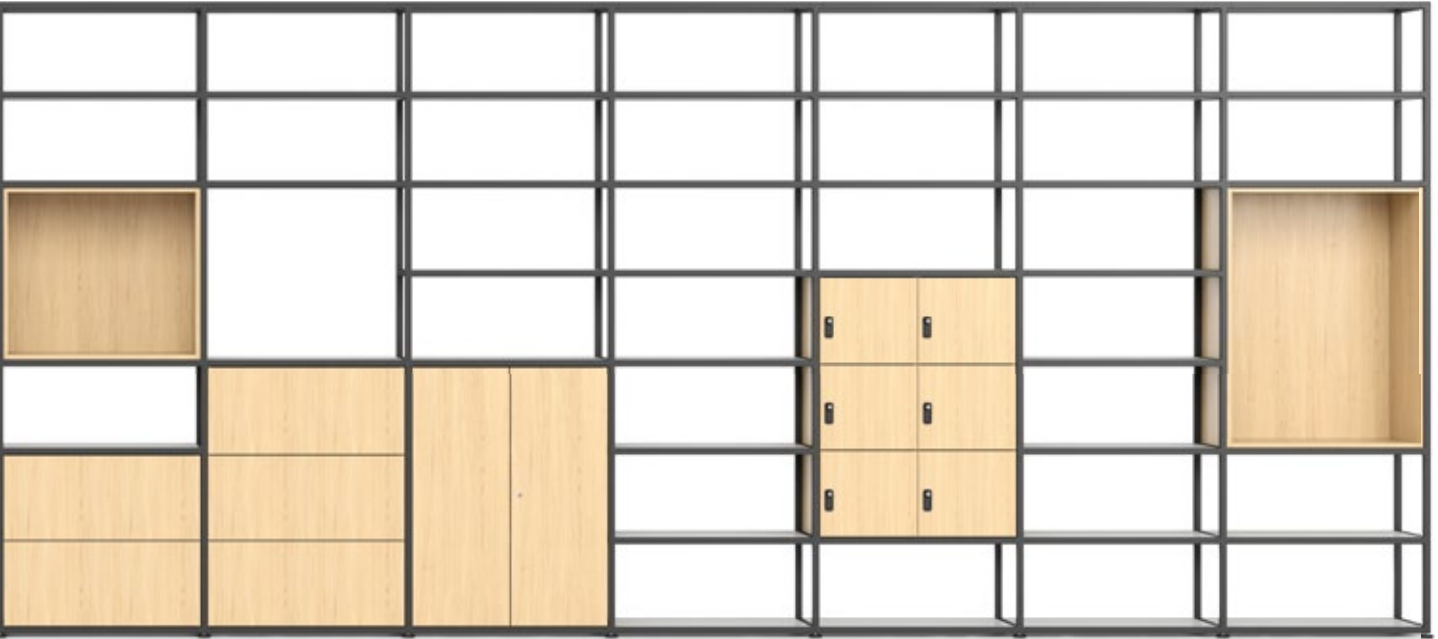

Different basic widths are available depending on use: 40 cm for shelving, 80 cm for storage modules or the small meeting table, 120 cm for the ThinkTank and 160 cm for the large meeting table.

DEPTH

Depth 40 cm
Storage modules, for use on one or alternate sides.

Depth 80 cm
Storage modules, for use on both sides, ideal as coat rack, ThinkTank and meeting tables.

The diverse storage modules – designed as hinged-door cabinet, drawer cabinet, locker, open boxes and coat racks – can be arranged in any combination up to 5 HU. Shelf units measuring 40 cm in depth can be fitted with modules accessible from alternate sides; modules for 80-cm deep units can be used on both sides.

Hinged-door cabinet module

Drawer cabinet module

Locker module

Box module

Coat rack module

The Kado Office system includes standing-height meeting tables in two sizes and a ThinkTank module. The tables are perfectly suited to short discussions and dynamic meetings. Thanks to its shielding fabric panels, the ThinkTank offers a secluded niche for concentrated work.