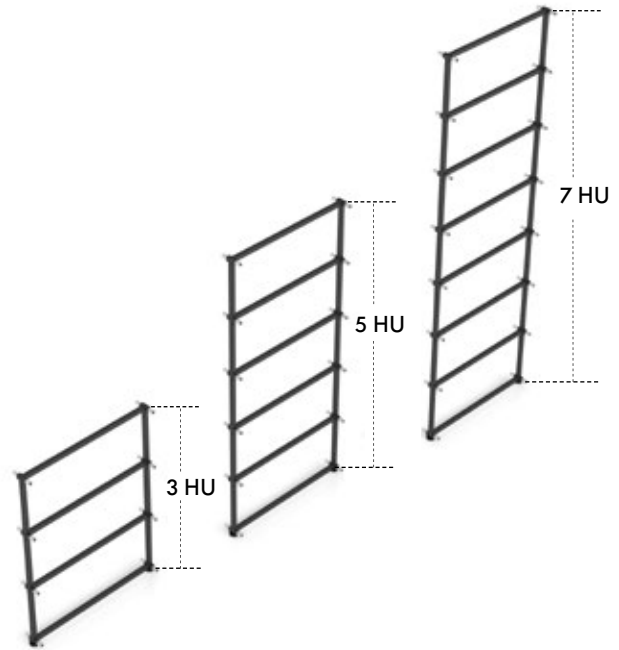

5 HU, width 240 cm, depth 40 cm

Panels lend structure to Kado configurations and define shelf surfaces, which can be used on both sides depending on the layout.

5 HU, width 320 cm, depth 80 cm

The coat rack and locker can be perfectly combined and used on both sides – whether in entrance areas or zones defined specifically for this purpose.

7 HU, width 520 cm, depth 80 cm

Interior structure with functions: configuration with numerous shelves and storage space, a ThinkTank as a secluded niche and a small standing-height meeting table for spontaneous exchanges.

7 HU, width 360 cm, depth 80 cm

Interior structures with large standing-height meeting table and easily repositionable whiteboards for the visualisation of discussion points.

End frame

Middle frame

CONNECTORS

Different basic widths are available depending on use: 40 cm for shelving, 80 cm for storage modules or the small meeting table, 120 cm for the ThinkTank and 160 cm for the large meeting table.

DEPTH

Depth 40 cm
Storage modules, for use on one or alternate sides.