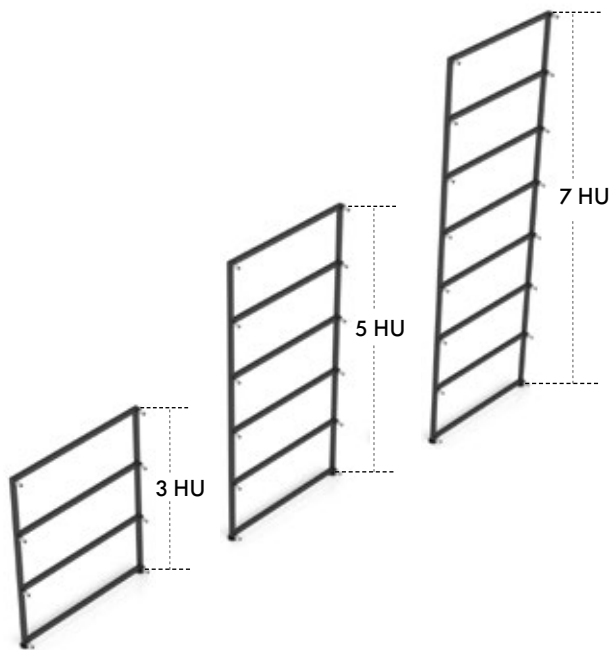

3 HU, width 240 cm, depth 40 cm

Ideal as a separation between desks. In the version measuring 80 cm in depth, the storage modules are accessible from both sides.

5 HU, width 240 cm, depth 40 cm

With an open structure, fabric-covered panels and planters, Kado Office is an airy animated room divider that creates a home-like atmosphere.

5 HU, width 240 cm, depth 40 cm

Panels lend structure to Kado configurations and define shelf surfaces, which can be used on both sides depending on the layout.

5 HU, width 320 cm, depth 80 cm

The coat rack and locker can be perfectly combined and used on both sides – whether in entrance areas or zones defined specifically for this purpose.

7 HU, width 520 cm, depth 80 cm

Interior structure with functions: configuration with numerous shelves and storage space, a ThinkTank as a secluded niche and a small standing-height meeting table for spontaneous exchanges.

7 HU, width 360 cm, depth 80 cm

Interior structures with large standing-height meeting table and easily repositionable whiteboards for the visualisation of discussion points.

End frame

Middle frame

CONNECTORS