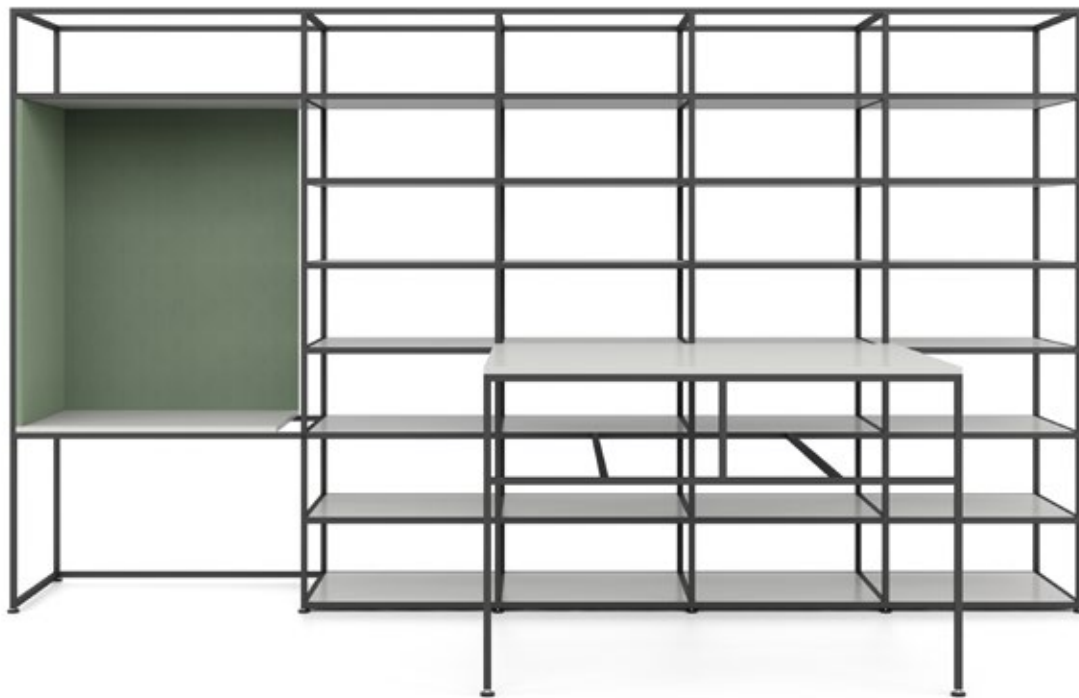

Kado Office can be assembled into diverse configurations. Thanks to its ingenious construction with square tubes and corner connectors, the system has a light and airy appearance. The overall structure follows the grid format commonly used in office planning, with heights corresponding to three, five or seven ring binders. The frame can be equipped with elements such as lockers, pull-out drawer units, cabinets with side-hinged doors, open boxes, coat racks, whiteboards and fabric-covered panels as well as add-on tables or ThinkTank modules.

3 HU, width 240 cm, depth 40 cm

Ideal as a separation between desks. In the version measuring 80 cm in depth, the storage modules are accessible from both sides.

5 HU, width 240 cm, depth 40 cm

With an open structure, fabric-covered panels and planters, Kado Office is an airy animated room divider that creates a home-like atmosphere.

Depth 80 cm
Storage modules, for use on both sides, ideal as coat rack, ThinkTank and meeting tables.

The diverse storage modules – designed as hinged-door cabinet, drawer cabinet, locker, open boxes and coat racks – can be arranged in any combination up to 5 HU. Shelf units measuring 40 cm in depth can be fitted with modules accessible from alternate sides; modules for 80-cm deep units can be used on both sides.

Hinged-door cabinet module

Drawer cabinet module

Locker module

Box module

Coat rack module

The Kado Office system includes standing-height meeting tables in two sizes and a ThinkTank module. The tables are perfectly suited to short discussions and dynamic meetings. Thanks to its shielding fabric panels, the ThinkTank offers a secluded niche for concentrated work.