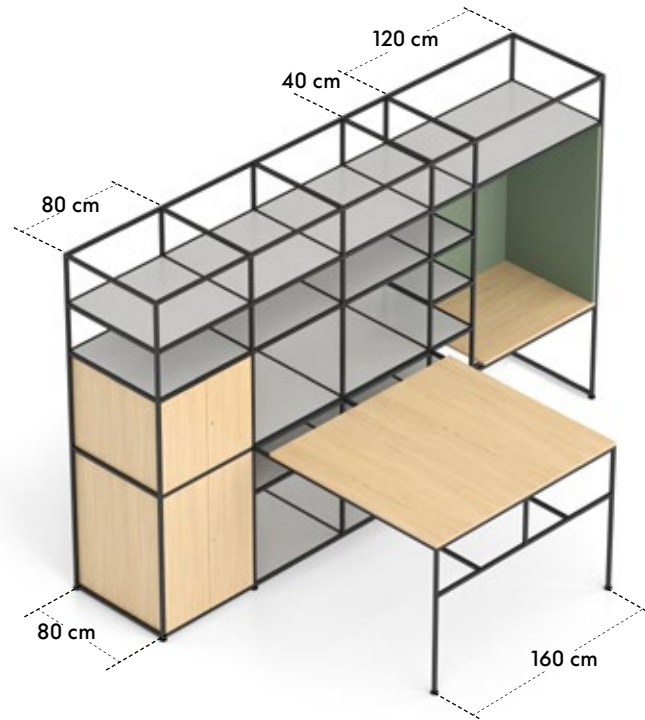

7 HU, width 520 cm, depth 80 cm

Interior structure with functions: configuration with numerous shelves and storage space, a ThinkTank as a secluded niche and a small standing-height meeting table for spontaneous exchanges.

7 HU, width 360 cm, depth 80 cm

Interior structures with large standing-height meeting table and easily repositionable whiteboards for the visualisation of discussion points.

End frame

Middle frame

CONNECTORS

Different basic widths are available depending on use: 40 cm for shelving, 80 cm for storage modules or the small meeting table, 120 cm for the ThinkTank and 160 cm for the large meeting table.

DEPTH

Depth 40 cm
Storage modules, for use on one or alternate sides.

Depth 80 cm
Storage modules, for use on both sides, ideal as coat rack, ThinkTank and meeting tables.

The diverse storage modules – designed as hinged-door cabinet, drawer cabinet, locker, open boxes and coat racks – can be arranged in any combination up to 5 HU. Shelf units measuring 40 cm in depth can be fitted with modules accessible from alternate sides; modules for 80-cm deep units can be used on both sides.