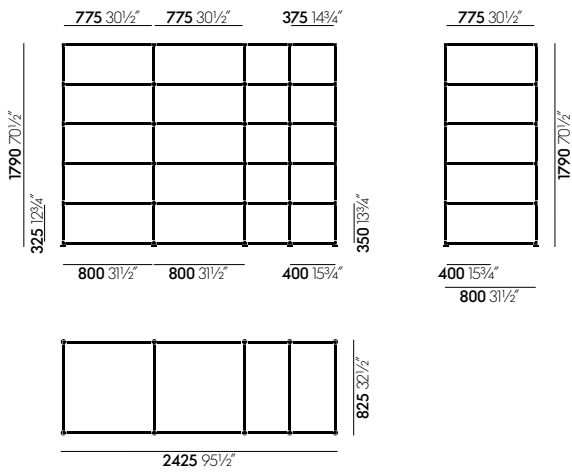

Kado Office - 5 HU Typical