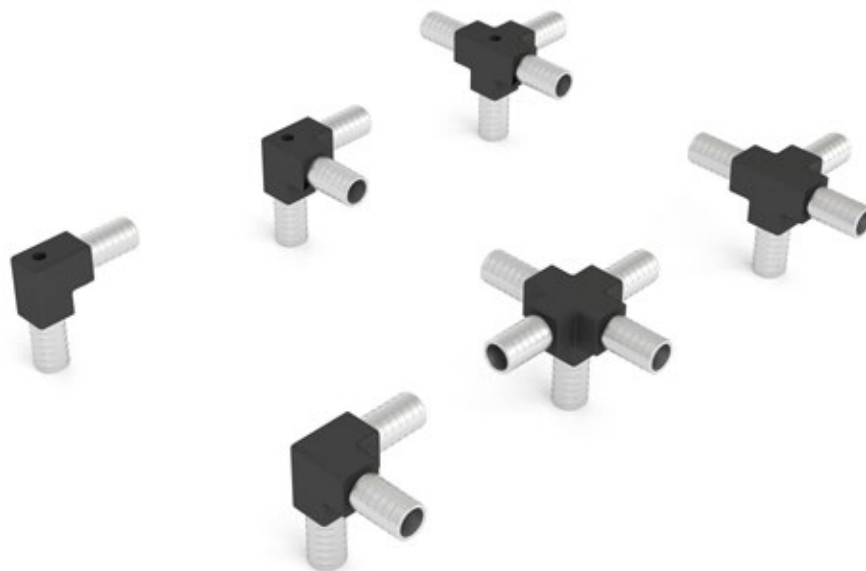

7 HU, width 360 cm, depth 80 cm

Interior structures with large standing-height meeting table and easily repositionable whiteboards for the visualisation of discussion points.

End frame

Middle frame

CONNECTORS

The end and middle frames of Kado Office consist of square tubes (25 x 25 mm) and diverse corner connectors, depending on the configuration. A firm stable connection is achieved by twisting the square tubes through 45°. All structures can also be easily dismantled or reconfigured.