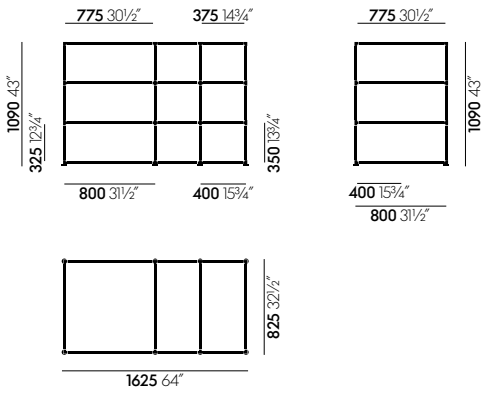

Kado Office - 3 HU Typical