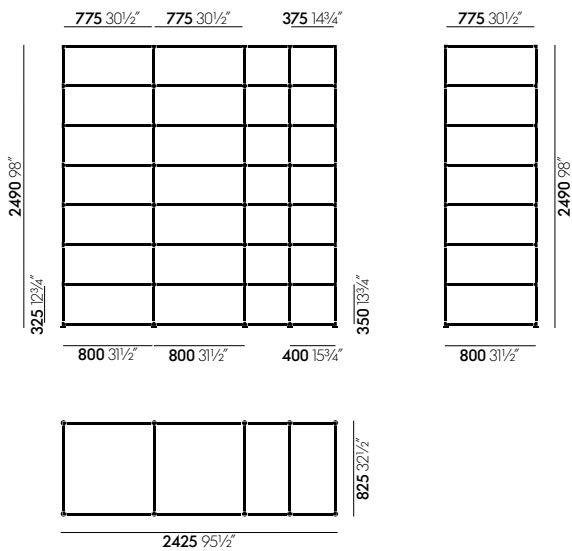

Kado Office - 7 HU Typical