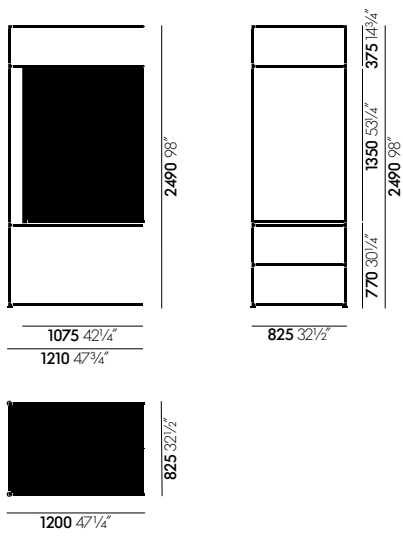

Different basic widths are available depending on use: 40 cm for shelving, 80 cm for storage modules or the small meeting table, 120 cm for the ThinkTank and 160 cm for the large meeting table.

DEPTH

Depth 40 cm
Storage modules, for use on one or alternate sides.

Panels

Kado Office - 3 HU Typical

Kado Office - 5 HU Typical

Kado Office - 7 HU Typical

Kado Office - fabric panel

Kado Office - whiteboard

Kado Office - plant box

Kado Office - ThinkTank