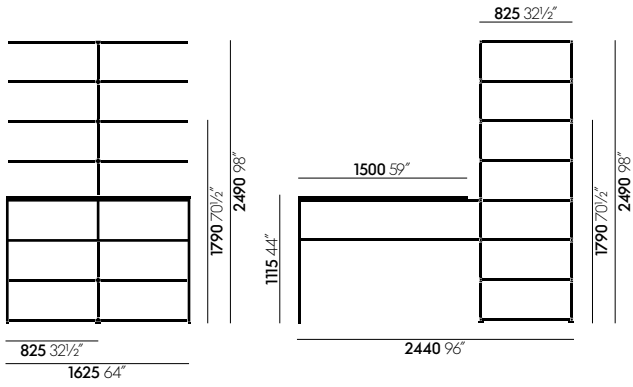

Kado Office - meeting table