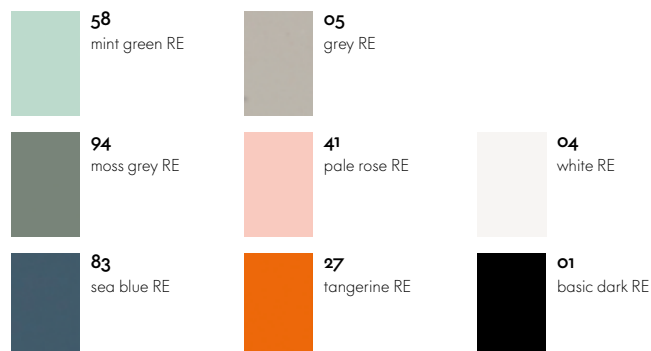

Toolbox RE

Art. no. 09154102

Vitra is represented worldwide. Your local Vitra partner can be found at: www.vitra.com.

info@vitra.com | EN 2023

www.vitra.com/toolbox