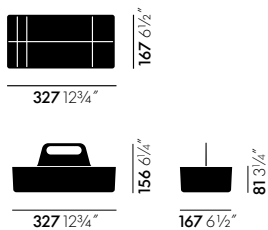

Toolbox RE

Arik Levy, 2010

vitra.

Toolbox RE is a practical organiser for storing and transporting small work utensils and accessories. It is made of recycled plastic from industrial waste – and at the end of its product lifespan, it is also 100% recyclable. Toolbox RE is available in a selection of colours.

- **Material for Toolbox RE in diverse colours:** post-industrial recycled ABS plastic, 100% recyclable.
- **Material for Toolbox RE in grey:** recycled polypropylene, 100% recyclable.

DIMENSIONS

Toolbox RE